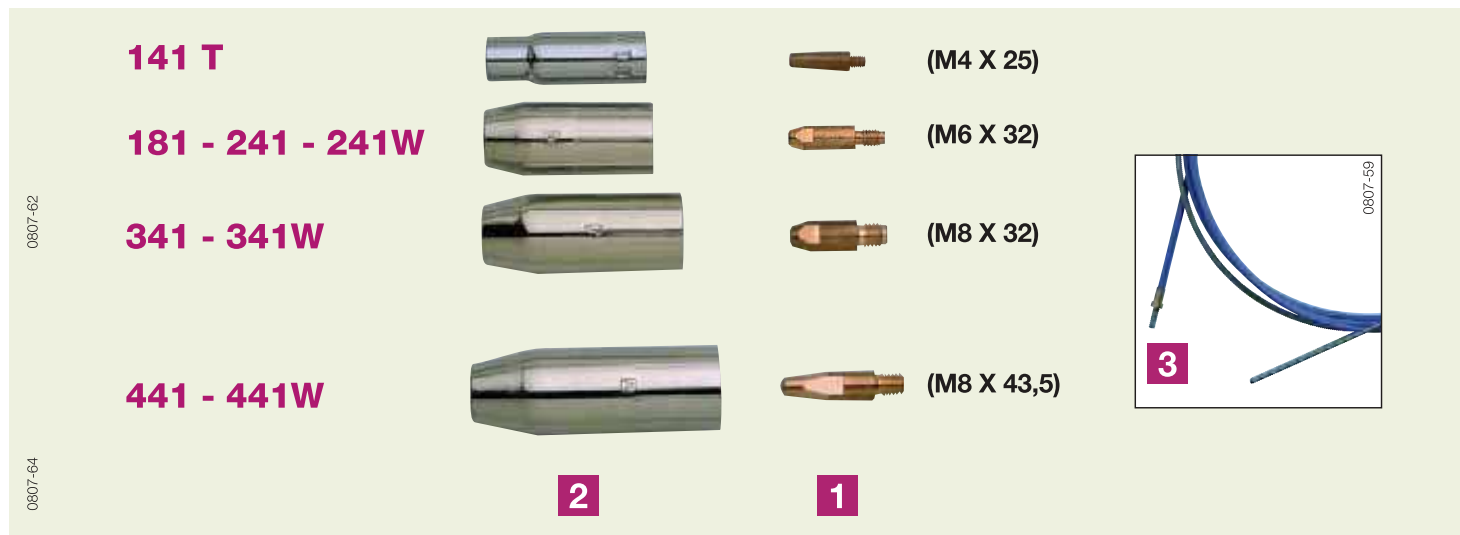

## Pièces d'usure torches PROMIG NG et DIGITORCH

Torches PROMIG NG	Ø mm	1 Tube contact	Diffuseur	2 Buse	3 Conduit d'usure				
					3 m	3 m Graphite Laiton	4 m	4 m Graphite Laiton	5 m
141 - 141 T	0,6	W000345571		W000345405 (D14PT) ou W000345403 (D11) ou W000345404 (D14)	W000010370		W000010731		
	0,8	W000345572							
	1,0	W000345573							
181 T	Acier	0,8	W000345335	W000345408 (D12)	W000010730		W000010731		W000010732
		1,0		ou	W000010733		W000010734		W000010735
		1,2		W000345409 (D14)	W000010733		W000010734		W000010735
241 - 241W	Acier	0,8	W000345335	W000345410 (D12) ou W000345411 (D14)	W000010730		W000010731		W000010732
		1,0			W000010733		W000010734		W000010735
		1,2			W000010733		W000010734		W000010735
	Aluminium	1,0	W000345576	W000010736	W000271824	W000010737	W000271825	W000010738	
		1,2	W000345578			W000010737		W000010738	
341 - 341 W	Acier	1,0	W000345341	W000345420 (D12) ou W000345421 (D14) ou W000345422 (D16)	W000010733		W000010734		W000010735
		1,2			W000010733		W000010734		W000010735
		1,4			W000010867		W000010868		W000010869
		1,6			W000010867		W000010868		W000010869
	Aluminium	1,0	W000345581	W000010736	W000271824	W000010737	W000271825	W000010738	
		1,2	W000345583			W000010737		W000010738	
441 - 441W	Acier	1,0	W000345347	W000345427 (D16) ou W000345428 (D19)	W000010733		W000010734		W000010735
		1,2			W000010733		W000010734		W000010735
		1,4			W000010867		W000010868		W000010869
		1,6			W000010867		W000010868		W000010869
	Aluminium	1,0	W000345588	W000010736	W000271824	W000010737	W000271825	W000010738	
		1,2	W000345590			W000010737		W000010738	
		1,6	W000345593			W000010745		W000010746	W000010747